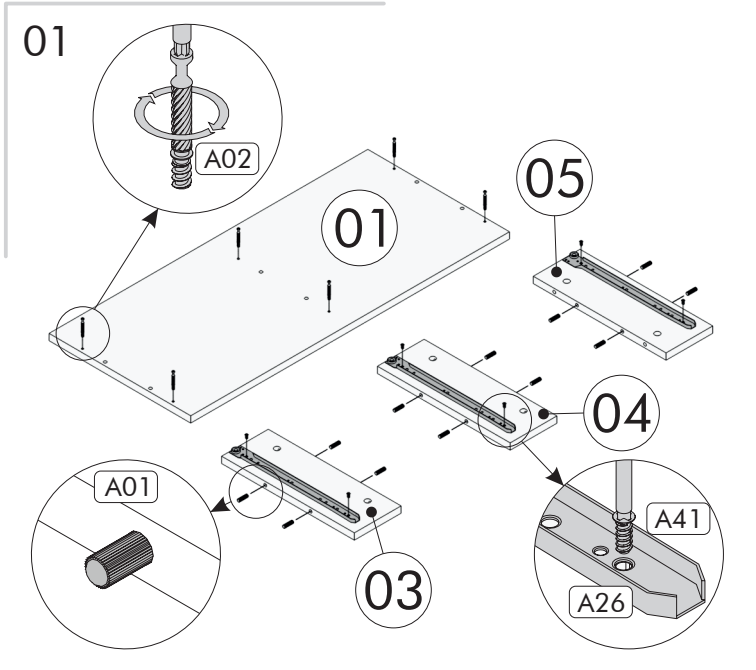

During installation, carefully review all steps in the manual.

After the installation process is completed, check the integrity of all connection points.

After the assembly, carry the product as 2 people.

You can contact our company about the topics you are curious about.

PARÇA LİSTESİ / LIST OF PART

AKSESUAR LİSTESİ / LIST OF ACCESSORY

Tanım / Code	Ebat / Dimension	Adet / Pieces	AKSESUAR LİSTESİ / LIST OF ACCESSORY					
1	899 x 400 x 18	1		x33		x24		x24
2	899 x 375 x 18	1	A01	Kavela	A02	Dişli Mil	A03	Gövde
3	375 x 132 x 18	1		x4		x2		x43
4	375 x 132 x 18	1	A09	Tapa Büyük	A11	Kulp Vidası	A05	Arkalık Çivisi
5	375 x 132 x 18	1		x8		x18		x4
6	350 x 80 x 18	2	A41	Ray Vidası	A08	4x50	A07	3,5x30
7	350 x 80 x 18	2		x8		x2		x2
8	360 x 80 x 18	2	A06	3,5x18	A26	Ray 35cm	A78	Kulp
9	392 x 353 x 3	2		x4		x4		x16
10	447 x 145 x 18	1	A93	Ayak Aparatı	A98	Ayak 62cm	A64	4x20
11	447 x 145 x 18	1						
12	330 x 150 x 18	1						
13	330 x 150 x 18	1						
14	862 x 99 x 18	1						
15	231 x 100 x 18	1						
16	231 x 100 x 18	1						
17	550 x 399 x 18	1						
18	894 x 164 x 3	1						
19	332 x 70 x 18	2						
20	359 x 70 x 18	1						
21	862 x 100 x 18	1						