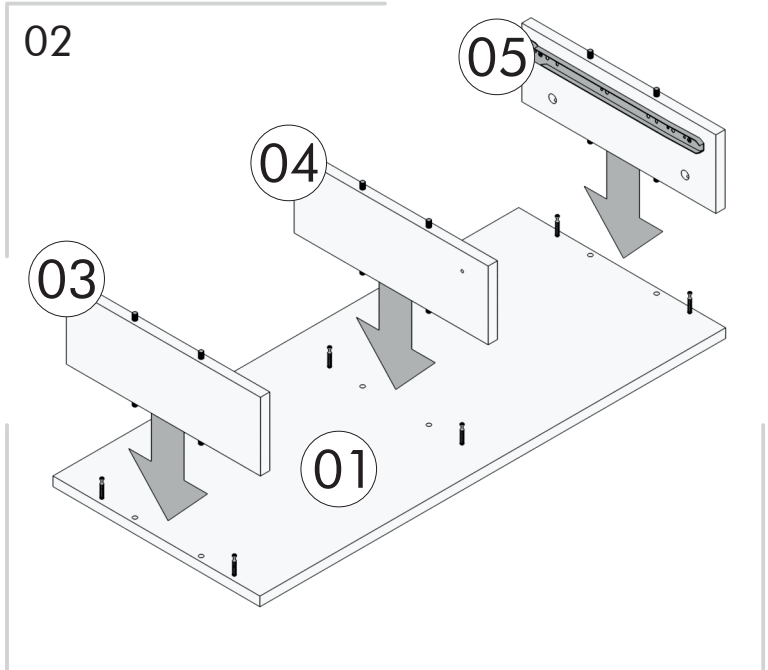

During installation, carefully review all steps in the manual.

After the installation process is completed, check the integrity of all connection points.

After the assembly, carry the product as 2 people.

You can contact our company about the topics you are curious about.

PARÇA LİSTESİ / LIST OF PART

AKSESUAR LİSTESİ / LIST OF ACCESSORY

Tanım / Code	Ebat / Dimension	Adet / Pieces	AKSESUAR LİSTESİ / LIST OF ACCESSORY					
1	899 x 400 x 18	1		x33		x24		x24
2	899 x 375 x 18	1	A01	Kavela	A02	Dişli Mil	A03	Gövde
3	375 x 132 x 18	1		x4		x2		x43
4	375 x 132 x 18	1	A09	Tapa Büyük	A11	Kulp Vidası	A05	Arkalık Çivisi
5	375 x 132 x 18	1		x8		x18		x4
6	350 x 80 x 18	2	A41	Ray Vidası	A08	4x50	A07	3,5x30
7	350 x 80 x 18	2		x8		x2		x2
8	360 x 80 x 18	2	A06	3,5x18	A26	Ray 35cm	A78	Kulp
9	392 x 353 x 3	2		x4		x4		x16
10	447 x 145 x 18	1	A93	Ayak Aparatı	A98	Ayak 62cm	A64	4x20
11	447 x 145 x 18	1						
12	330 x 150 x 18	1						
13	330 x 150 x 18	1						
14	862 x 99 x 18	1						
15	231 x 100 x 18	1						
16	231 x 100 x 18	1						
17	550 x 399 x 18	1						
18	894 x 164 x 3	1						
19	332 x 70 x 18	2						
20	359 x 70 x 18	1						
21	862 x 100 x 18	1						