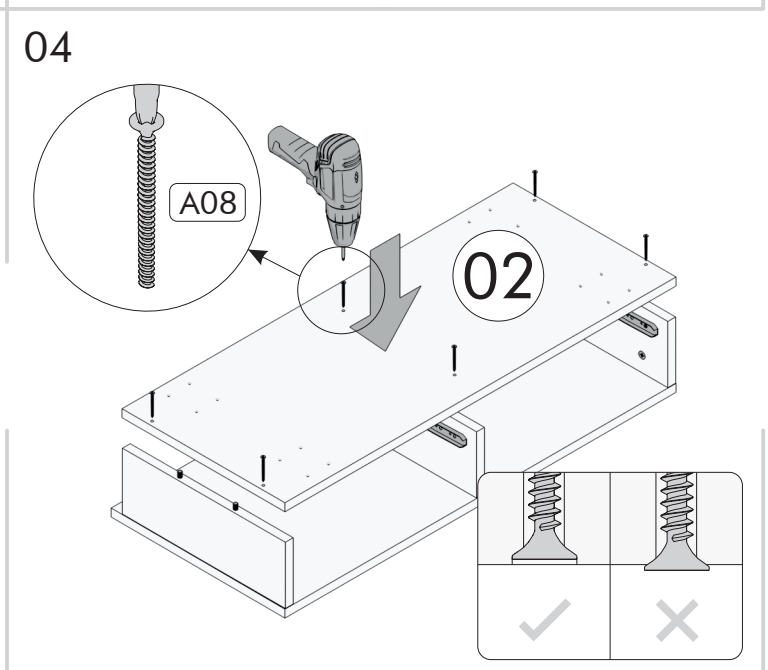

During installation, carefully review all steps in the manual.

After the installation process is completed, check the integrity of all connection points.

After the assembly, carry the product as 2 people.

You can contact our company about the topics you are curious about.

PARÇA LİSTESİ / LIST OF PART

AKSESUAR LİSTESİ / LIST OF ACCESSORY

Tanım / Code	Ebat / Dimension	Adet / Pieces	AKSESUAR LİSTESİ / LIST OF ACCESSORY					
1	899 x 400 x 18	1		x33		x24		x24
2	899 x 375 x 18	1	A01	Kavela	A02	Dişli Mil	A03	Gövde
3	375 x 132 x 18	1		x4		x2		x43
4	375 x 132 x 18	1	A09	Tapa Büyük	A11	Kulp Vidası	A05	Arkalık Çivisi
5	375 x 132 x 18	1		x8		x18		x4
6	350 x 80 x 18	2	A41	Ray Vidası	A08	4x50	A07	3,5x30
7	350 x 80 x 18	2		x8		x2		x2
8	360 x 80 x 18	2	A06	3,5x18	A26	Ray 35cm	A78	Kulp
9	392 x 353 x 3	2		x4		x4		x16
10	447 x 145 x 18	1	A93	Ayak Aparatı	A98	Ayak 62cm	A64	4x20
11	447 x 145 x 18	1						
12	330 x 150 x 18	1						
13	330 x 150 x 18	1						
14	862 x 99 x 18	1						
15	231 x 100 x 18	1						
16	231 x 100 x 18	1						
17	550 x 399 x 18	1						
18	894 x 164 x 3	1						
19	332 x 70 x 18	2						
20	359 x 70 x 18	1						
21	862 x 100 x 18	1						