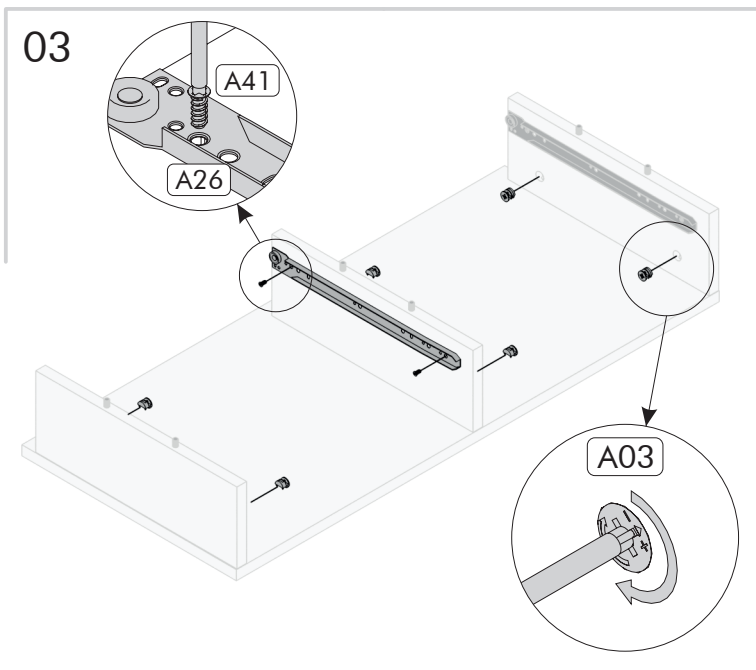

During installation, carefully review all steps in the manual.

After the installation process is completed, check the integrity of all connection points.

After the assembly, carry the product as 2 people.

You can contact our company about the topics you are curious about.

PARÇA LİSTESİ / LIST OF PART

AKSESUAR LİSTESİ / LIST OF ACCESSORY

Tanım / Code	Ebat / Dimension	Adet / Pieces	AKSESUAR LİSTESİ / LIST OF ACCESSORY					
1	899 x 400 x 18	1		x33		x24		x24
2	899 x 375 x 18	1	A01	Kavela	A02	Dişli Mil	A03	Gövde
3	375 x 132 x 18	1		x4		x2		x43
4	375 x 132 x 18	1	A09	Tapa Büyük	A11	Kulp Vidası	A05	Arkalık Çivisi
5	375 x 132 x 18	1		x8		x18		x4
6	350 x 80 x 18	2	A41	Ray Vidası	A08	4x50	A07	3,5x30
7	350 x 80 x 18	2		x8		x2		x2
8	360 x 80 x 18	2	A06	3,5x18	A26	Ray 35cm	A78	Kulp
9	392 x 353 x 3	2		x4		x4		x16
10	447 x 145 x 18	1	A93	Ayak Aparatı	A98	Ayak 62cm	A64	4x20
11	447 x 145 x 18	1						
12	330 x 150 x 18	1						
13	330 x 150 x 18	1						
14	862 x 99 x 18	1						
15	231 x 100 x 18	1						
16	231 x 100 x 18	1						
17	550 x 399 x 18	1						
18	894 x 164 x 3	1						
19	332 x 70 x 18	2						
20	359 x 70 x 18	1						
21	862 x 100 x 18	1						