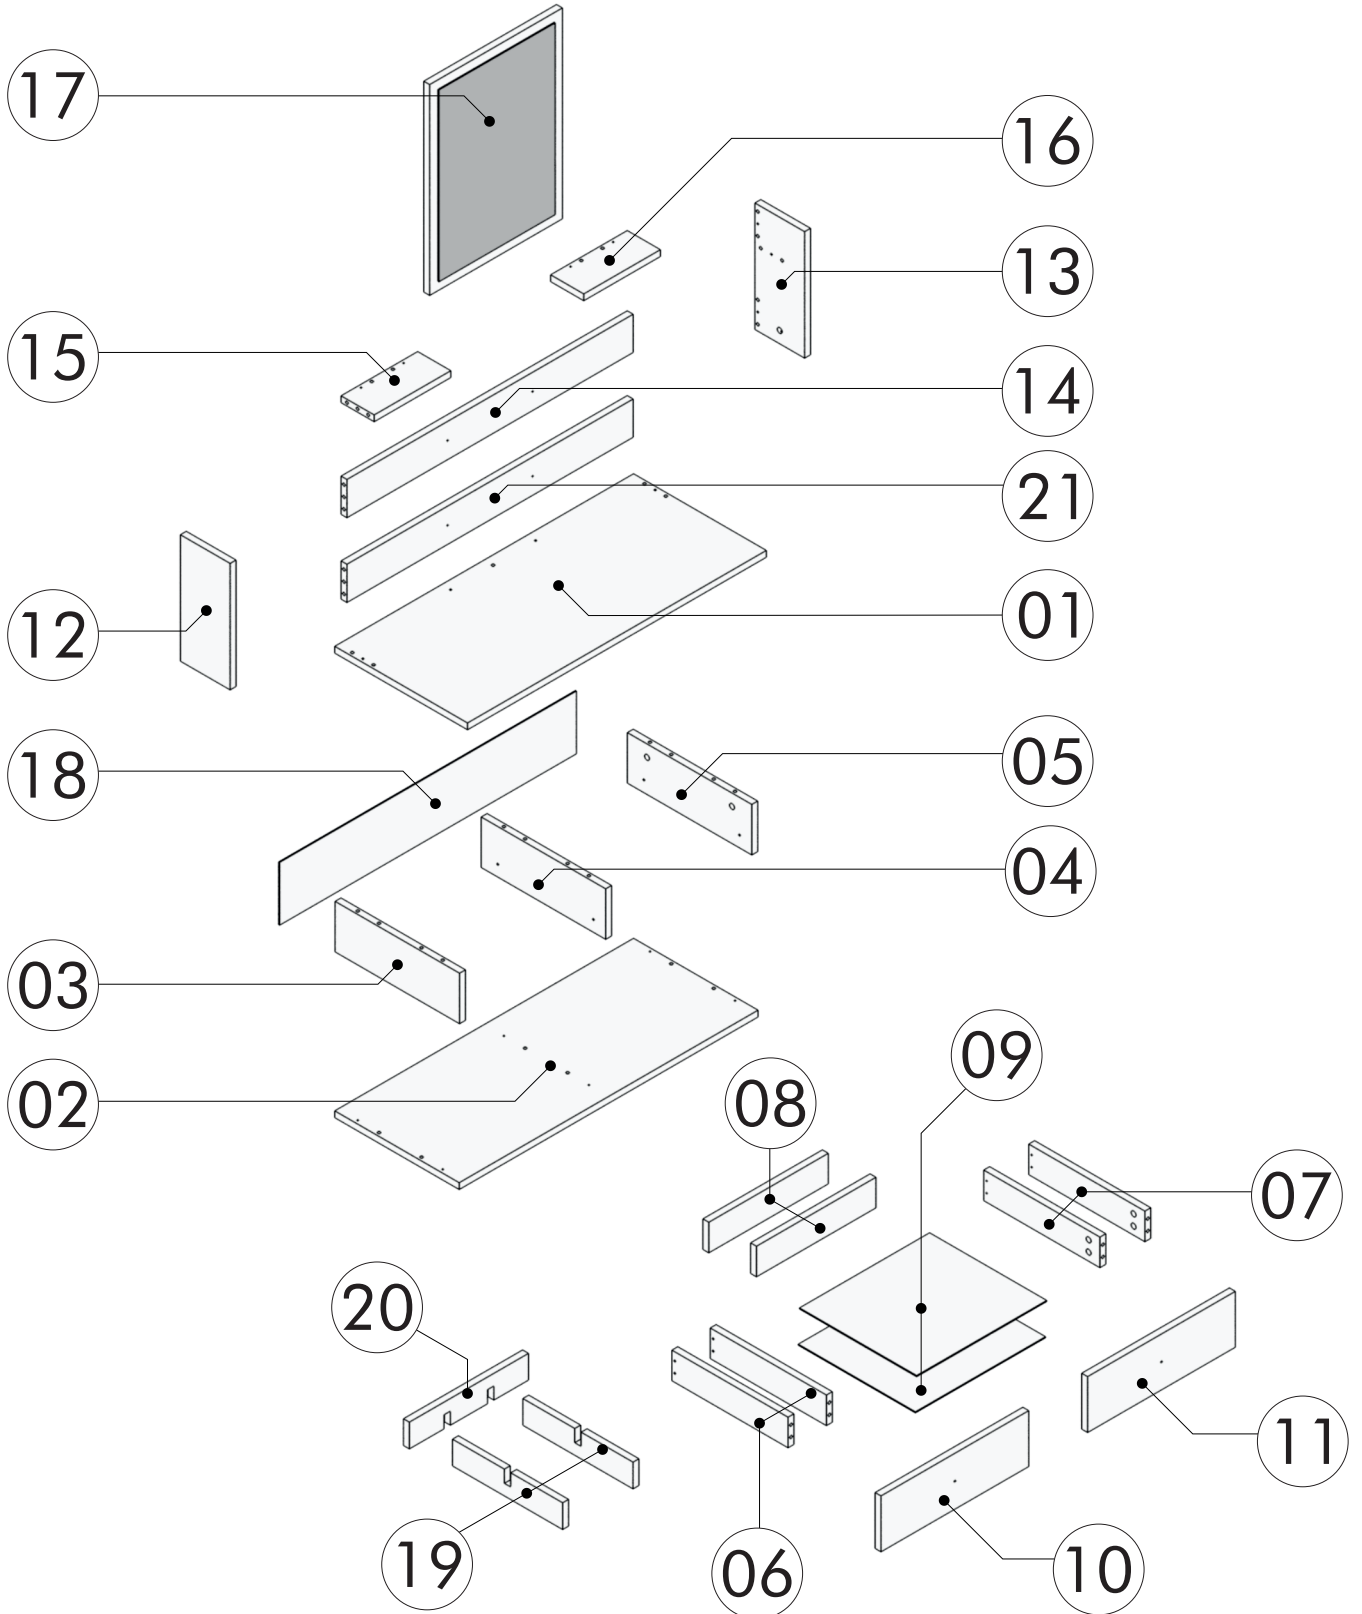

During installation, carefully review all steps in the manual.

After the installation process is completed, check the integrity of all connection points.

After the assembly, carry the product as 2 people.

You can contact our company about the topics you are curious about.

PARÇA LİSTESİ / LIST OF PART

AKSESUAR LİSTESİ / LIST OF ACCESSORY

Tanım / Code	Ebat / Dimension	Adet / Pieces	AKSESUAR LİSTESİ / LIST OF ACCESSORY					
1	899 x 400 x 18	1		x33		x24		x24
2	899 x 375 x 18	1	A01	Kavela	A02	Dişli Mil	A03	Gövde
3	375 x 132 x 18	1		x4		x2		x43
4	375 x 132 x 18	1	A09	Tapa Büyük	A11	Kulp Vidası	A05	Arkalık Çivisi
5	375 x 132 x 18	1		x8		x18		x4
6	350 x 80 x 18	2	A41	Ray Vidası	A08	4x50	A07	3,5x30
7	350 x 80 x 18	2		x8		x2		x2
8	360 x 80 x 18	2	A06	3,5x18	A26	Ray 35cm	A78	Kulp
9	392 x 353 x 3	2		x4		x4		x16
10	447 x 145 x 18	1	A93	Ayak Aparatı	A98	Ayak 62cm	A64	4x20
11	447 x 145 x 18	1						
12	330 x 150 x 18	1						
13	330 x 150 x 18	1						
14	862 x 99 x 18	1						
15	231 x 100 x 18	1						
16	231 x 100 x 18	1						
17	550 x 399 x 18	1						
18	894 x 164 x 3	1						
19	332 x 70 x 18	2						
20	359 x 70 x 18	1						
21	862 x 100 x 18	1						

07

08

09

10

11

12

13

14